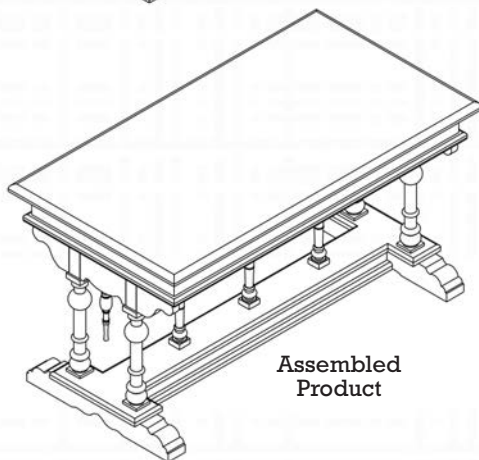

design TOSCANO®

INSTRUCTIONS FOR YOUR PRODUCT

AF-7290
Chateau Chambord Table

Parts

A (1 PC) B (7 PCS) C (4 PCS) D (3 PCS)

Step 1

Repeat 7 times.

Assembled Product