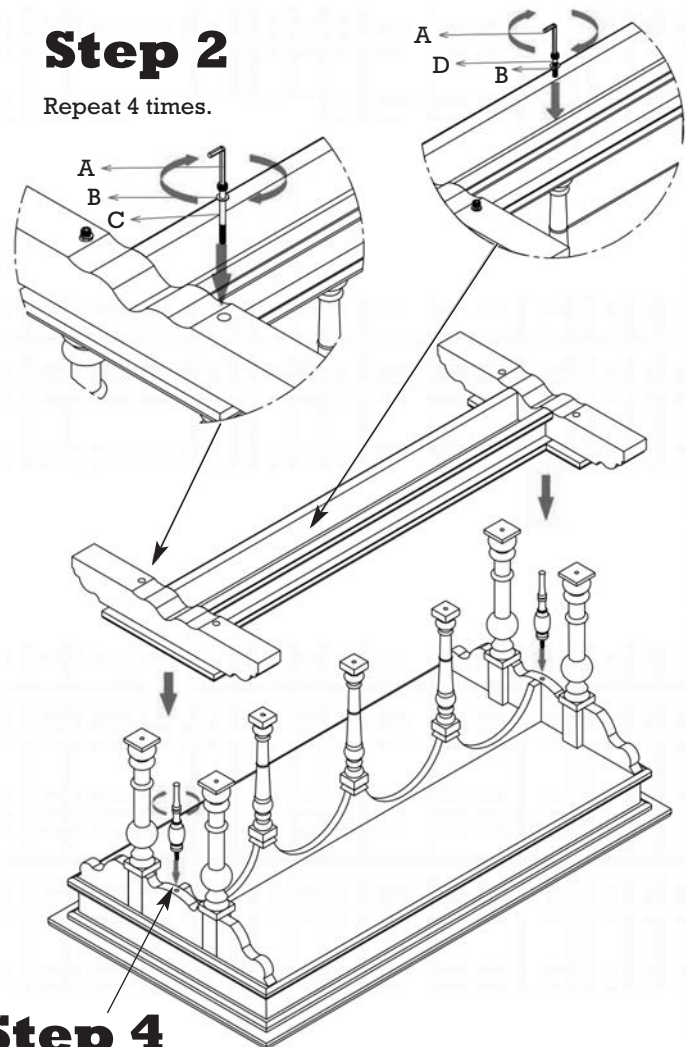

Step 2

Repeat 4 times.

Step 4

Repeat 2 times.

©Copyright 2018, Design Toscano, Inc.

1.800.525.0733
DESIGNTOSCANO.COM

THANK YOU FOR
YOUR PURCHASE