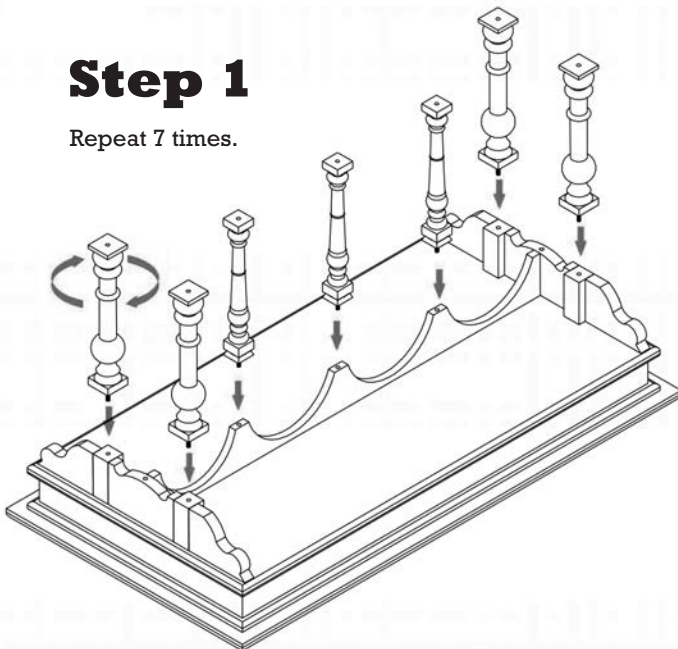

design TOSCANO®

INSTRUCTIONS FOR YOUR PRODUCT

AF-7290
Chateau Chambord Table

Parts

A (1 PC) B (7 PCS) C (4 PCS) D (3 PCS)

Step 1

Repeat 7 times.

Assembled Product

Thank you for your recent purchase of this Design Toscano hand-crafted piece of furniture art. We have taken great care to create this piece especially for you. Please review these instructions and assemble this piece with care. Do not over tighten any screw or bolt connection.